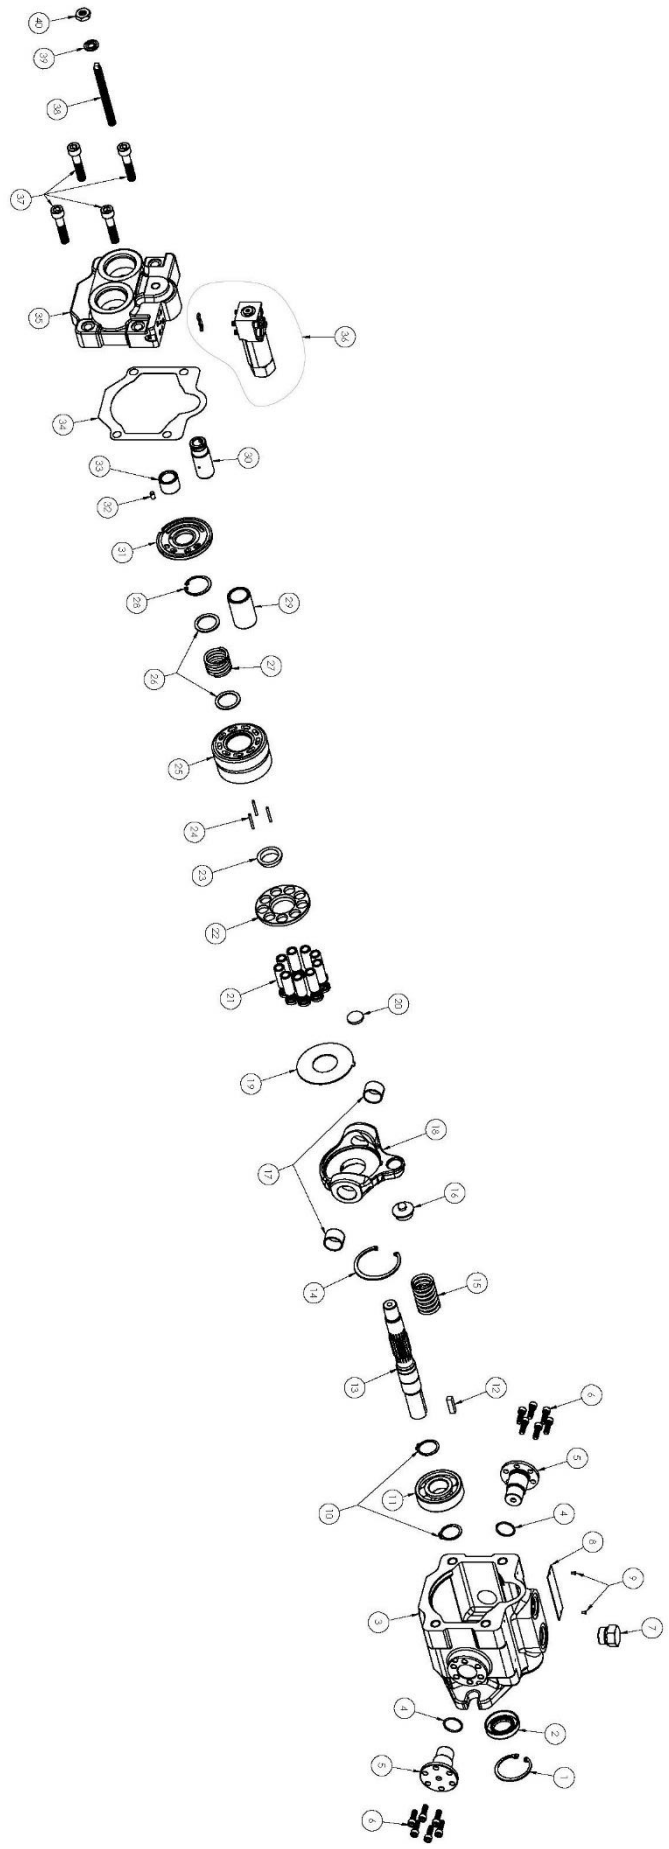

HPVR-10 Parts and Kit list

Item Number	General Description	SL8 Description	Model Code	Part Number	Qty in Pump
1	Shaft Seal Retaining Ring	RING RTNG INTL 45MM DIA BORE HPVR-6/10	All	258327	1
2	Shaft Seal	SEAL LIP 25X45X10 70D BUNA HPVR-6/10	O	258081	1
		SEAL LIP 25X45X10 70D VITON HPVR-6/10	P	258299	
3	Housing	HOUSING HPVR-10 1R/1S 5S	1R	1022097	1
		HOUSING HPVR-10 2R/2S 4S	2R	1024641	
		HOUSING HPVR-10 1R/1S 5S	1S	1022097	
		HOUSING HPVR-10 2R/2S 4S	2S	1024641	
		HOUSING HPVR-10 2R/2S 4S	4S	1024641	
		HOUSING HPVR-10 1R/1S 5S	5S	1022097	
4	Trunnion O-Ring	O-RING AS568-020 .864X1.004X.070 NB 70D	O	259675	2
		O-RING AS568-020 .864X1.004X.070 V 75D	P	107111	
5	Trunnion Cap	TRUNNION CAP HPVR-10	All	1022117	2
6	Trunnion Bolts	SCR CAP HEX SCH 1/4-20X3/4	All	1022709	12
7	Case Drain Plug	PLUG SAE 10X BUNA-N HX ALY STL	O-1R	259414	1
		PLUG BSPP 1/2X BUNA-N HEX SOKT	O-2R	258525	
		PLUG SAE 10X BUNA-N HX ALY STL	O-1S	259414	
		PLUG BSPP 1/2X BUNA-N HEX SOKT	O-2S	258525	
		PLUG BSPP 1/2X BUNA-N HEX SOKT	O-4S	258525	
		PLUG SAE 10X BUNA-N HX ALY STL	O-5S	259414	
		PLUG SAE 10X VITON HX ALY STL	P-1R	259415	
		PLUG BSPP 1/2 X VITON HXSOKT	P-2R	260662	
		PLUG SAE 10X VITON HX ALY STL	P-1S	259415	
		PLUG BSPP 1/2 X VITON HXSOKT	P-2S	260662	
		PLUG BSPP 1/2 X VITON HXSOKT	P-4S	260662	
		PLUG SAE 10X VITON HX ALY STL	P-5S	259415	
8	Tag	ESC BLNK HPVR 3.12X.94X.032 AL-BLU	All	259092P	1
9	Tag Screws	SCR STICK SLFTPG #3-48X.1562 HEX HD ZINC	All	250597	2
10	Ball Bearing Retaining Ring	RING RTNG INTL 62MM DIA BORE HPVR-10	All	258331	2
11	Ball Bearing	BRNG BALL SSR 25MM X 62MM X 17MM HPVR-10	All	258192	1
12	Shaft Key	KEY PRL 1/4X1/4X1 HPVR-10	NON CODE 12	101580	1
13	Shaft	SHAFT HPVR-10 KEYED	STD	1023123	1
		SHAFT HPVR-10 SPLINED	12	1022976	
		SHAFT HPVR-10 KEYED TANDEM	21	1023657	
			22		
			23		
			31		
SHAFT HPVR-10 SPLINED TANDEM	1221	1023660			