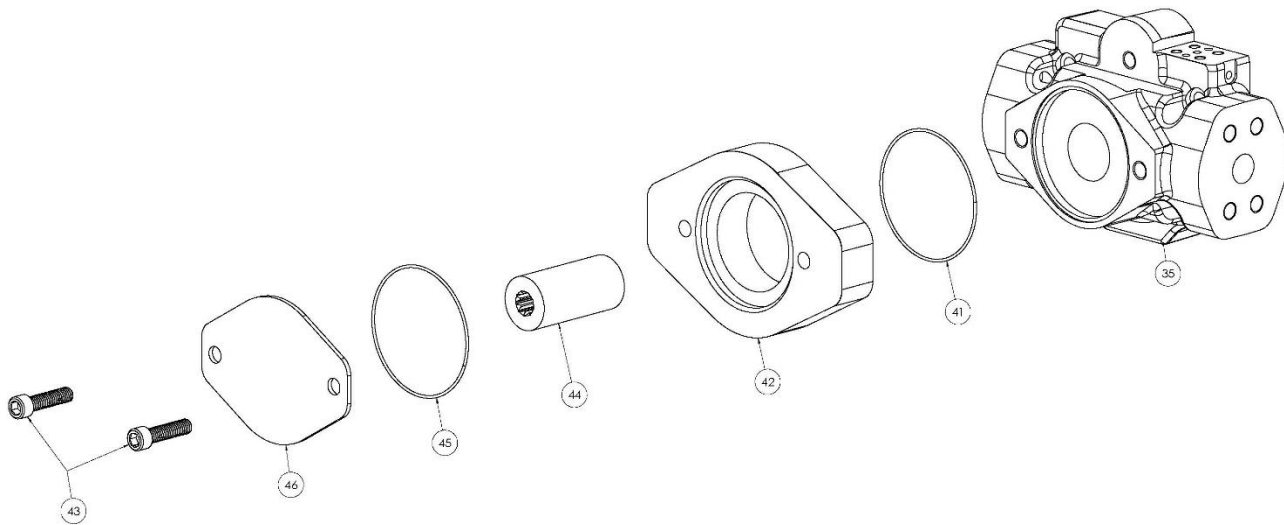

37	Cover Bolts	SCR CAP HEX SCH M10X1.5mmX50mm	All	199985	4
38	Volume Adjuster	MAX VOLUME ADJ SCREW HPVR-6/10	All	258959	1
39	Thread Seal Washer	SEAL THD .750x.064 NB 70D 750-3/8	O	258412	1
		SEAL THD .750 X .064 V 70D 750-3/8	P	258434	
40	Volume Adjustment Nut	Nut Jam HH 3/8-16 Zinc	All	199127	1

Tandem Option Parts List

41	Adaptor Cover O-Ring	O-RING AS568-042 3.239X3.379X.070 NB 70D	O-21	120689	1
			O-22		
			O-31		
			O-21D		
			O-22D		
			O-31D		
		O-RING AS568-042 3.239X3.379X.070 V 75D	P-21	141714	
			P-22		
			P-31		
			P-21D		
			P-22D