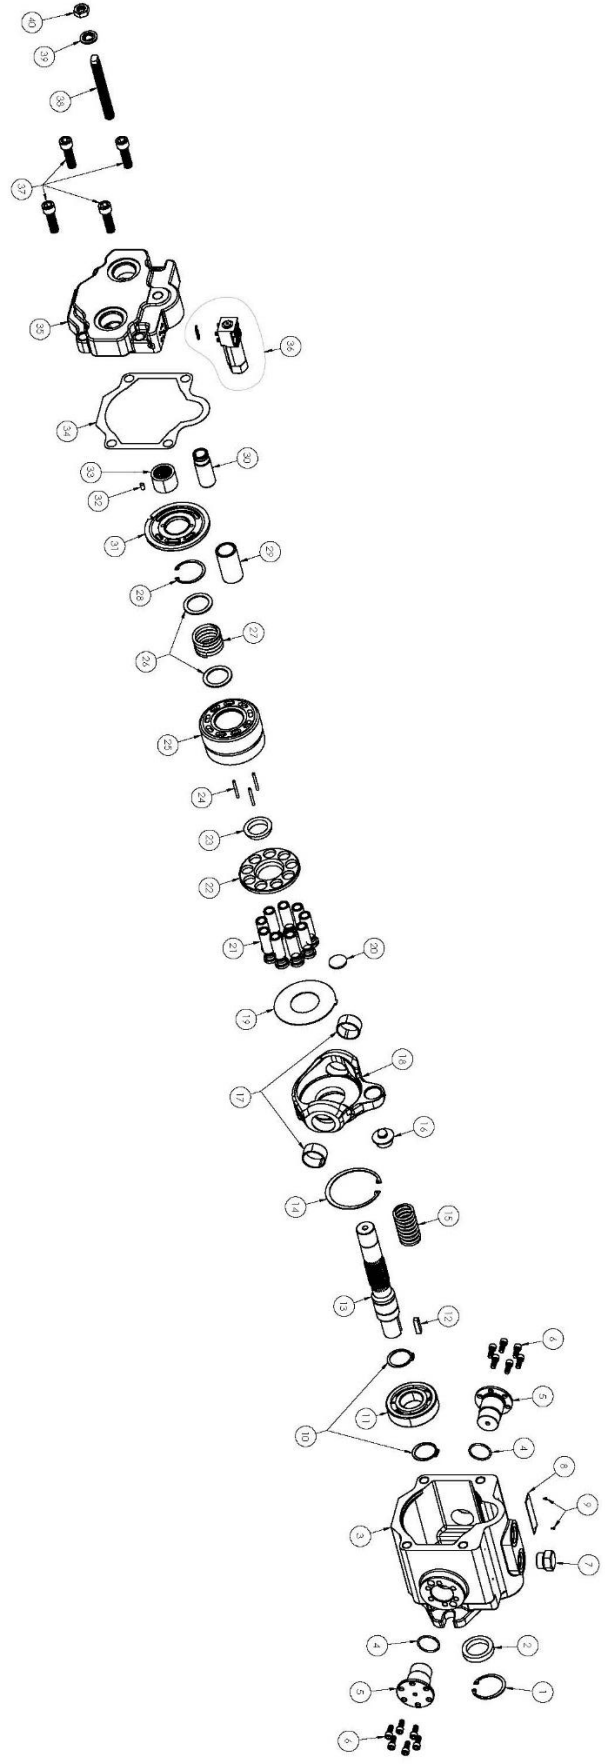

HPVR-29 Parts and Kit list

Item Number	General Description	SL8 Description	Model Code	Part Number	Qty in Pump
1	Shaft Seal Retaining Ring	RING RTNG INTL 55MM DIA BORE HPVR-20/29	All	258329	1
2	Shaft Seal	SEAL LIP 40X55X10 NB 70D BUNA HPVR-29	O	1022060	1
		SEAL LIP 40X55X10 V 70D VITON HPVR-29	P	1022418	
3	Housing	HOUSING HPVR-29 1R 5R/5S	1R	1021700	1
		HOUSING HPVR-29 2R 4R/4S	2R	1022408	
		HOUSING HPVR-29 2R 4R/4S	4R	1022408	
		HOUSING HPVR-29 1R 5R/5S	5R	1021700	
		HOUSING HPVR-29 2R 4R/4S	4S	1022408	
		HOUSING HPVR-29 1R 5R/5S	5S	1021700	
4	Trunnion O-Ring	O-RING AS568-126 1.362X1.562X.103 NB 70D	O	1021892	2
		O-RING AS568-126 1.362X1.562X.103 V 75D	P	1021893	
5	Trunnion Cap	TRUNNION CAP HPVR-29	All	1021703	2
6	Trunnion Bolts	SCR CAP HEX SCH 5/16-18X3/4	All	198258	12
7	Case Drain Plug	PLUG SAE 12X BUNA-N HX	O-1R	259138	1
		PLUG BSPP 3/4X BUNA-N HXSKT	O-2R	258526	
		PLUG BSPP 3/4X BUNA-N HXSKT	O-4R	258526	
		PLUG SAE 12X BUNA-N HX	O-5R	259138	
		PLUG BSPP 3/4X BUNA-N HXSKT	O-4S	258526	
		PLUG SAE 12X BUNA-N HX	O-5S	259138	
		PLUG SAE 12X VITON HX ALY STL	P-1R	258264	
		PLUG BSPP 3/4 X VITON HXSKT	P-2R	260309	
		PLUG BSPP 3/4 X VITON HXSKT	P-4R	260309	
		PLUG SAE 12X VITON HX ALY STL	P-5R	258264	
		PLUG BSPP 3/4 X VITON HXSKT	P-4S	260309	
		PLUG SAE 12X VITON HX ALY STL	P-5S	258264	
		8	Tag	ESC BLNK HPVR 3.12X.94X.032 AL-BLU	
9	Tag Screws	SCR STICK SLFTPG #3-48X.1562 HEX HD ZINC	All	250597	2
10	Ball Bearing Retaining Ring	RING RTNG INTL 90MM DIA BORE HPVR-29	All	1026153	2
11	Ball Bearing	BRNG BALL 40MM X 90MM X 23MM HPVR-29	All	1022048	1
12	Shaft Key	KEY 5/16 x 5/16 x 1-1/4 HPVR-20/29	NON CODE 12	259001	1
13	Shaft	SHAFT HPVR-29 KEYED	STD	1022562	1
		SHAFT HPVR-29 SPLINED	12	1021693	
		SHAFT HPVR-29 KEYED TANDEM	21	1021984	
			22		
			23		
			31		