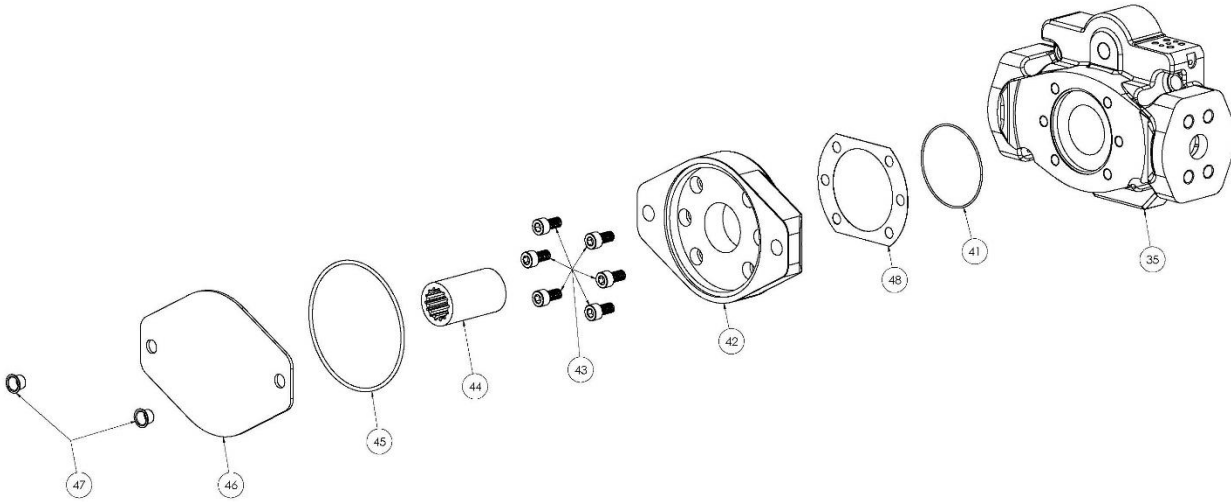

TANDEM					
41	Adaptor Cover O-Ring	O-RING AS568-042 3.239X3.379X.070 NB 70D	O-21	120689	1
			O-22		
			O-23		
			O-31		
			O-21D		
			O-22D		
			O-23D		
			O-31D		
		O-RING AS568-042 3.239X3.379X.070 V 75D	P-21	141714	
			P-22		
			P-23		
			P-31		
			P-21D		
			P-22D		
ADAPTOR TANDEM "A" FLANGE HPVR	21	450634	1		
	ADAPTOR TANDEM "B" FLANGE HPVR	22		450635	
	ADAPTOR TANDEM "C" FLANGE HPVR	23		1024756