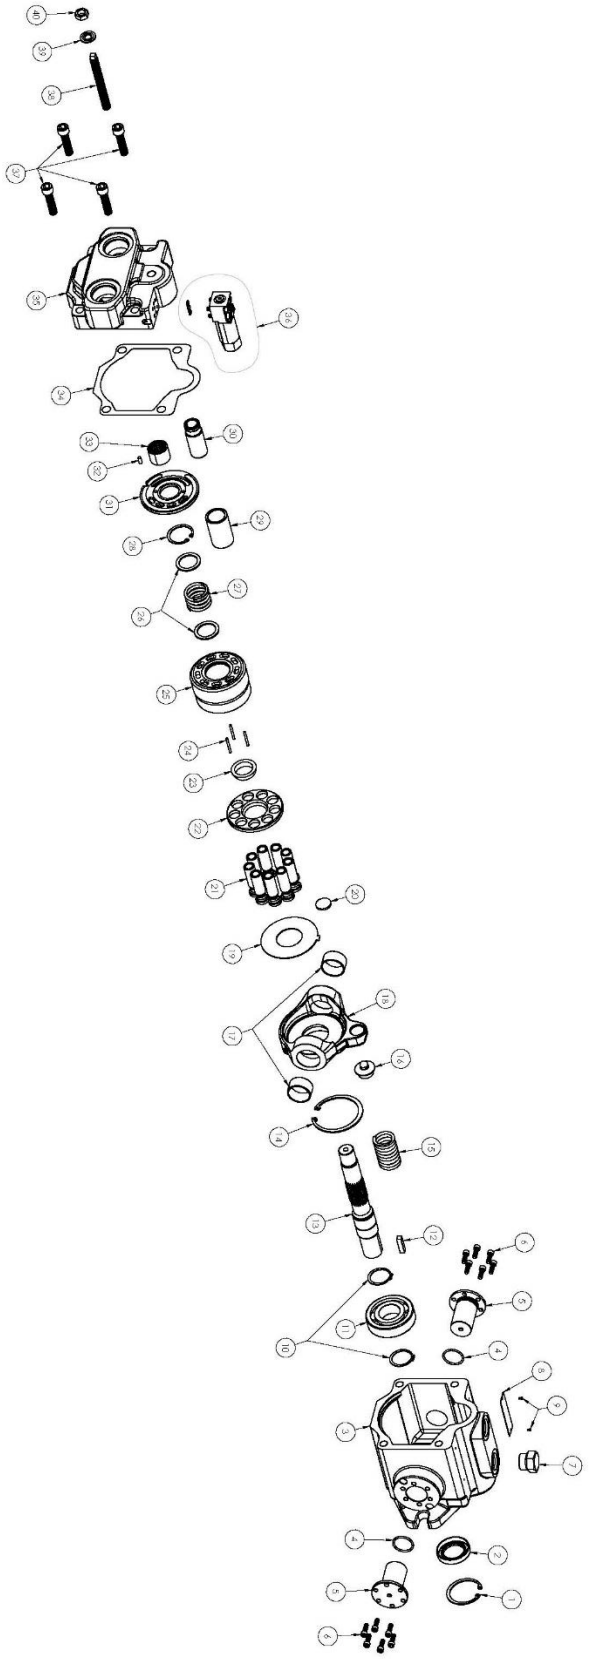

HPVR-20 Parts and Kit list

Item Number	General Description	SL8 Description	Model Code	Part Number	Qty in Pump
1	Shaft Seal Retaining Ring	RING RTNG INTL 55MM DIA BORE HPVR-20/29	All	258329	1
2	Shaft Seal	SEAL LIP 35X55X11 70D BUNA HPVR-20	O	258083	1
		SEAL LIP 35X55X10 70D VITON HPVR-20	P	258301	
3	Housing	HOUSING HPVR-20 1R 5R/5S	1R	1022158	1
		HOUSING HPVR-20 2R 4R/4S	2R	1024805	
		HOUSING HPVR-20 2R 4R/4S	4R	1024805	
		HOUSING HPVR-20 1R 5R/5S	5R	1022158	
		HOUSING HPVR-20 2R 4R/4S	4S	1024805	
		HOUSING HPVR-20 1R 5R/5S	5S	1022158	
4	Trunnion O-Ring	O-RING AS568A-123 1.187X1.375X.103 NB 70	O	113161	2
		O-RING AS568-123 1.187X1.375X.103 V 75D	P	117514	
5	Trunnion Cap	TRUNNION CAP HPVR-20	All	1022154	2
6	Trunnion Bolts	SCR CAP HEX SCH 1/4-20X3/4	All	1022709	12
7	Case Drain Plug	PLUG SAE 12X BUNA-N HX	O-1R	259138	1
		PLUG BSPP 3/4X BUNA-N HXSKT	O-2R	258526	
		PLUG BSPP 3/4X BUNA-N HXSKT	O-4R	258526	
		PLUG SAE 12X BUNA-N HX	O-5R	259138	
		PLUG BSPP 3/4X BUNA-N HXSKT	O-4S	258526	
		PLUG SAE 12X BUNA-N HX	O-5S	259138	
		PLUG SAE 12X VITON HX ALY STL	P-1R	258264	
		PLUG BSPP 3/4 X VITON HXSKT	P-2R	260309	
		PLUG BSPP 3/4 X VITON HXSKT	P-4R	260309	
		PLUG SAE 12X VITON HX ALY STL	P-5R	258264	
		PLUG BSPP 3/4 X VITON HXSKT	P-4S	260309	
		PLUG SAE 12X VITON HX ALY STL	P-5S	258264	
8	Tag	ESC BLNK HPVR 3.12X.94X.032 AL-BLU	All	259092P	1
9	Tag Screws	SCR STICK SLFTPG #3-48X.1562 HEX HD ZINC	All	250597	2
10	Ball Bearing Retaining Ring	RING RTNG INTL 80MM DIA BORE HPVR-20	All	258333	2
11	Ball Bearing	BRNG BALL 35MM X 80MM X 21MM HPVR-20	All	258194	1
12	Shaft Key	KEY 5/16 x 5/16 x 1-1/4 HPVR-20/29	NON CODE 12	259001	1
13	Shaft	SHAFT HPVR-20 KEYED	STD	1022169	1
		SHAFT HPVR-20 KEYED	12	1022159	
		SHAFT HPVR-20 KEYED TANDEM	21	1025135	
			22		
			23		
			31		
		SHAFT HPVR-20 SPLINED TANDEM	1221	1025136	
			1222		
1223					