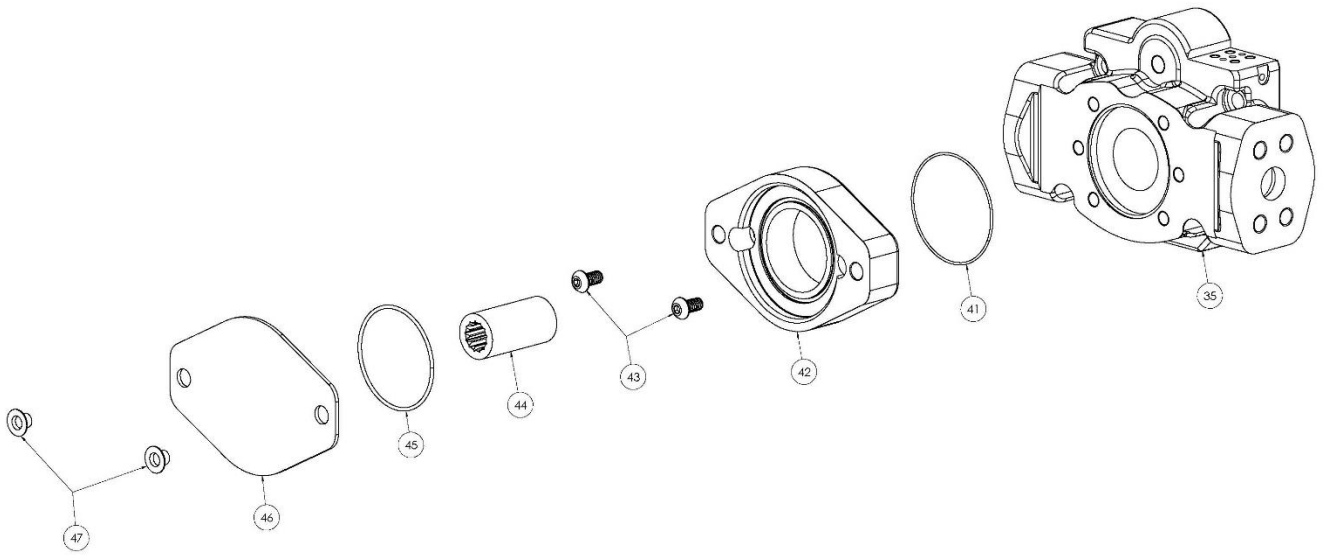

TANDEM

41	Adaptor Cover O-Ring	O-RING AS568-042 3.239X3.379X.070 NB 70D	O-21	120689	1
			O-22		
			O-23		
			O-31		
			O-21D		
			O-22D		
			O-23D		
			O-31D		
		O-RING AS568-042 3.239X3.379X.070 V 75D	P-21	141714	
			P-22		
			P-23		
			P-31		
			P-21D		
			P-22D		
P-23D					
P-31D