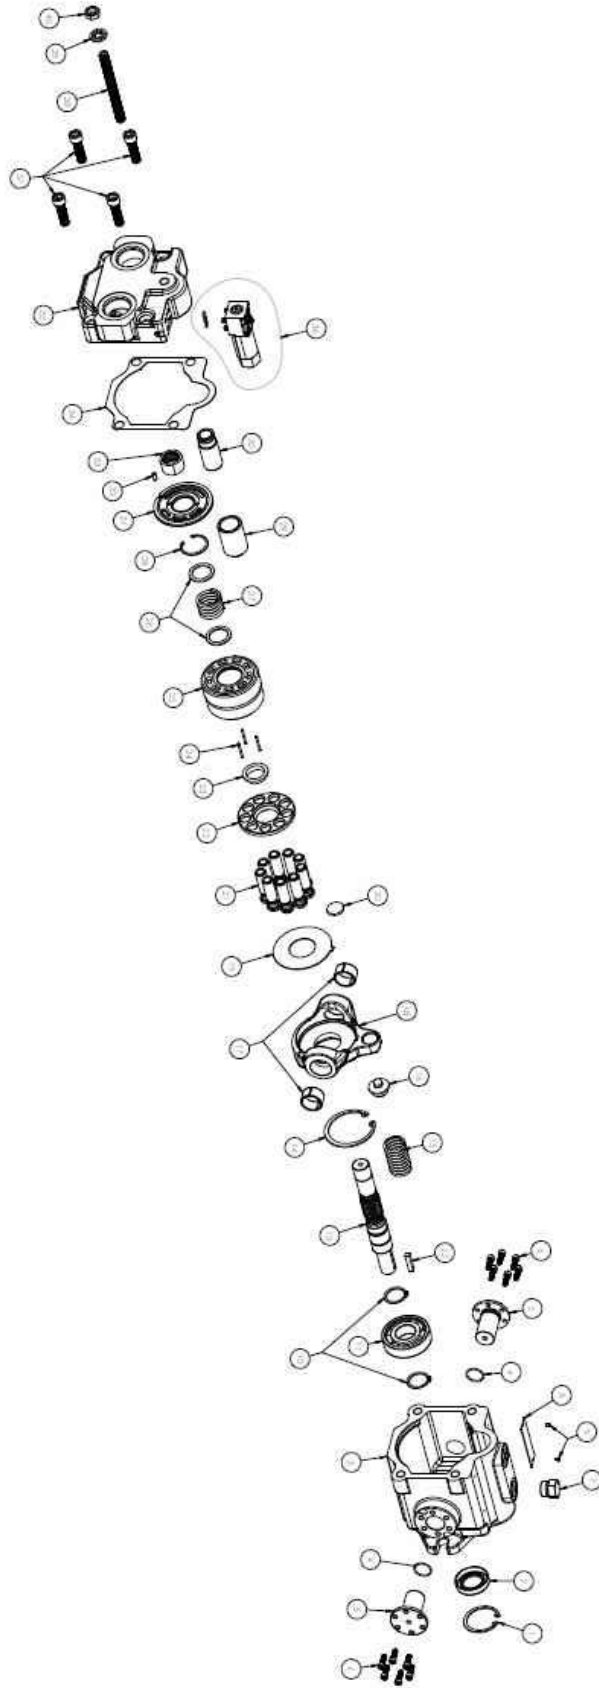

HPVR-15 Parts and Kit list

Item Number	General Description	SL8 Description	Model Code	Part Number	Qty in Pump
1	Shaft Seal Retaining Ring	RING RTNG INTL 50MM DIA BORE HPVR-15	All	258328	1
2	Shaft Seal	SEAL LIP 30X50X11 70D BUNA HPVR-15	O	258082	1
		SEAL LIP 30X50X11 70D VITON HPVR-15	P	258300	
3	Housing	HOUSING HPVR-15 1R/1S 5R/5S	1R	1022127	1
		HOUSING HPVR-15 2R/2S 4R/4S	2R	1022824	
		HOUSING HPVR-15 2R/2S 4R/4S	4R	1022824	
		HOUSING HPVR-15 1R/1S 5R/5S	5R	1022127	
		HOUSING HPVR-15 1R/1S 5R/5S	1S	1022127	
		HOUSING HPVR-15 2R/2S 4R/4S	2S	1022824	
		HOUSING HPVR-15 2R/2S 4R/4S	4S	1022824	
		HOUSING HPVR-15 1R/1S 5R/5S	5S	1022127	
4	Trunnion O-Ring	O-RING AS568-021 .926X1.066X.070 NB 70D	O	1022820	2
		O-RING AS568-021 .926X1.066X.070 V 75D	P	1022819	
5	Trunnion Cap	TRUNNION CAP HPVR-15	All	1022149	2
6	Trunnion Bolts	SCR CAP HEX SCH 1/4-20X3/4	All	1022709	12
7	Case Drain Plug	PLUG SAE 10X BUNA-N HX ALY STL	O-1R	259414	1
		PLUG BSPP 1/2X BUNA-N HEX SOKT	O-2R	258525	
		PLUG BSPP 1/2X BUNA-N HEX SOKT	O-4R	258525	
		PLUG SAE 10X BUNA-N HX ALY STL	O-5R	259414	
		PLUG SAE 10X BUNA-N HX ALY STL	O-1S	259414	
		PLUG BSPP 1/2X BUNA-N HEX SOKT	O-2S	258525	
		PLUG BSPP 1/2X BUNA-N HEX SOKT	O-4S	258525	
		PLUG SAE 10X BUNA-N HX ALY STL	O-5S	259414	
		PLUG SAE 10X VITON HX ALY STL	P-1R	259415	
		PLUG BSPP 1/2 X VITON HXSKT HPVR-6	P-2R	260662	
		PLUG BSPP 1/2 X VITON HXSKT HPVR-6	P-4R	260662	
		PLUG SAE 10X VITON HX ALY STL	P-5R	259415	
		PLUG SAE 10X VITON HX ALY STL	P-1S	259415	
		PLUG BSPP 1/2 X VITON HXSKT HPVR-6	P-2S	260662	
		PLUG BSPP 1/2 X VITON HXSKT HPVR-6	P-4S	260662	
		PLUG SAE 10X VITON HX ALY STL	P-5S	259415	
8	Tag	ESC BLNK HPVR 3.12X.94X.032 AL-BLU	All	259092P	1
9	Tag Screws	SCR STICK SLFTPG #3-48X.1562 HEX HD ZINC	All	250597	2
10	Ball Bearing Retaining Ring	RING RTNG INTL 72MM DIA BORE HPVR-15	All	258332	2
11	Ball Bearing	BRNG BALL SSR 30MM X 72MM X 19MM HPVR-15	All	258193	1
12	Shaft Key	KEY PRL 1/4X1/4X1-1/4 4312 HPVR-15/PVR	NON CODE 12	001396	1
13	Shaft	SHAFT HPVR-15 KEYED	STD	1022167	1
		SHAFT HPVR-15 SPLINED	12	1022146	
		SHAFT HPVR-15 KEYED TANDEM	21	1023241	