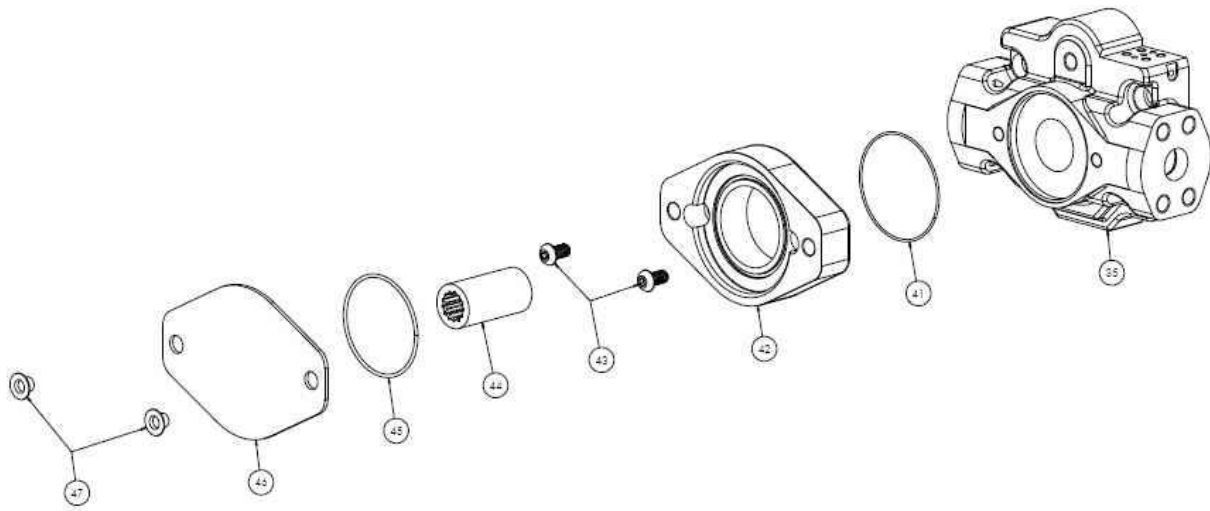

TANDEM					
41	Adaptor Cover O-Ring	O-RING AS568-042 3.239X3.379X.070 NB 70D	O-21	120689	1
			O-22		
			O-31		
			O-21D		
			O-22D		
			O-31D		
		O-RING AS568-042 3.239X3.379X.070 V 75D	P-21	141714	
			P-22		
			P-31		
			P-21D		
			P-22D		
			P-31D		
42	Adaptor Plate	ADAPTOR TANDEM "A" FLANGE HPVR	21	450634	1
		ADAPTOR TANDEM "B" FLANGE HPVR	22	450635	
		ADAPTOR TANDEM "A" FLANGE HPVR	31	450634	
		ADAPTOR TANDEM "A" FLANGE HPVR	21D	450634	
		ADAPTOR TANDEM "B" FLANGE METRIC HPVR	22D	1024672	
		ADAPTOR TANDEM "A" FLANGE HPVR	31D	450634	
43	Adaptor Bolts	SCR CAP HEX SCH 3/8-16X1-1/2	21	1024654	2
		SCR CAP HEX SOC BTNHD 3/8-16X3/4	22	199682	
		SCR CAP HEX SCH 3/8-16X1-1/2	31	1024654	
		SCR CAP HEX SCH M10X1.5X35	21D	1024674	
		SCR CAP HEX SCH M10X1.5X20	22D	1024673	
		SCR CAP HEX SCH M10X1.5X35	31D	1024674